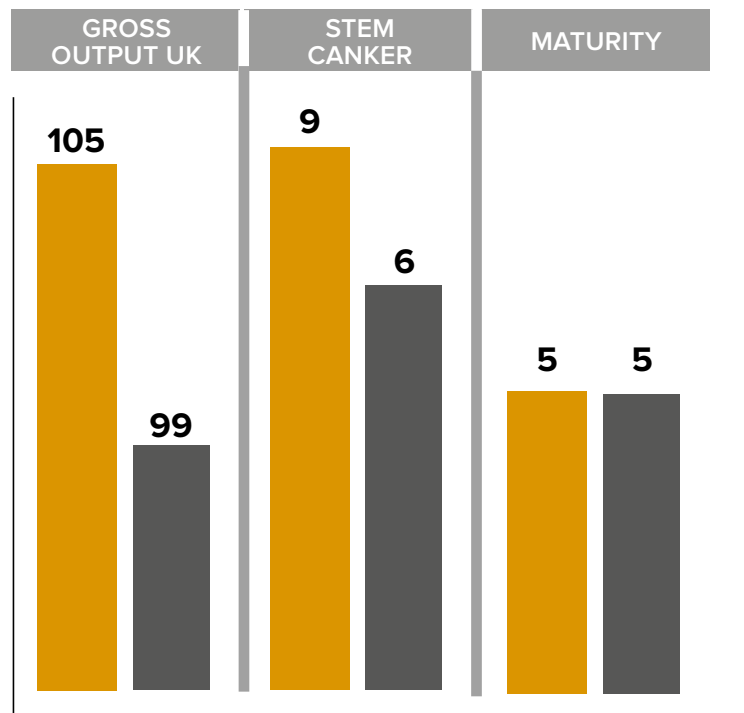

WINTER OILSEED RAPE

Vegas is very high yielding with exceptional RImS Phoma resistance. It has very good Light leaf spot scores, mid-maturity and is very vigorous - particularly in the spring.

KEY CHARACTERISTICS

- Very high yielding
- Exceptional RImS phoma resistance
- Very good light leaf spot resistance

Data Source: AHDB Recommended List for 2023/24 reproduced with full acknowledgement to AHDB.

OUTPUT UK

Gross output (yield adjusted for oil content)	105
Oil content	45.3

AGRONOMICS

Resistance to lodging	(8)
Stem stiffness	8
Shortness of stem	6
Earliness of flowering	7
Earliness of maturity	5

DISEASE

Light leaf spot	8
Stem canker	9

Ratings above are 1-9. A high rating indicates that the variety shows the character to a high degree.

Legend: Vegas (Orange), DK Expansion (Dark Grey)

DK Expansion is a control variety on the current RL