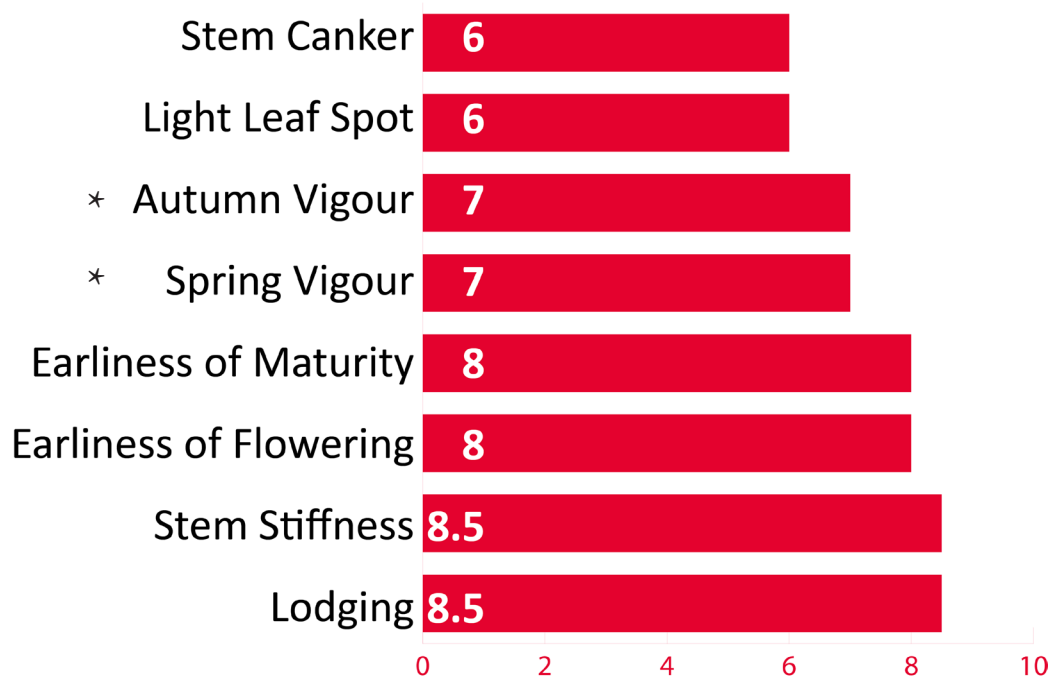

# LG SCORPION

BREEDERS REFERENCE: LE18/359 TRIAL STATUS: NATIONAL LISTED

FULLY LOADED CLUBROOT RESISTANT VARIETY, HIGH YIELDING WITH RAPID AUTUMN AND SPRING GROWTH

FULLY LOADED HYBRID

## AGRONOMIC PROFILE

### Agronomic Profile

Data from NIAB. On the 1-9 scales, high figures indicate that a variety shows the character to a high degree (e.g. high resistance). [ ] = limited data. Agronomic features marked with \* are breeders perspective.