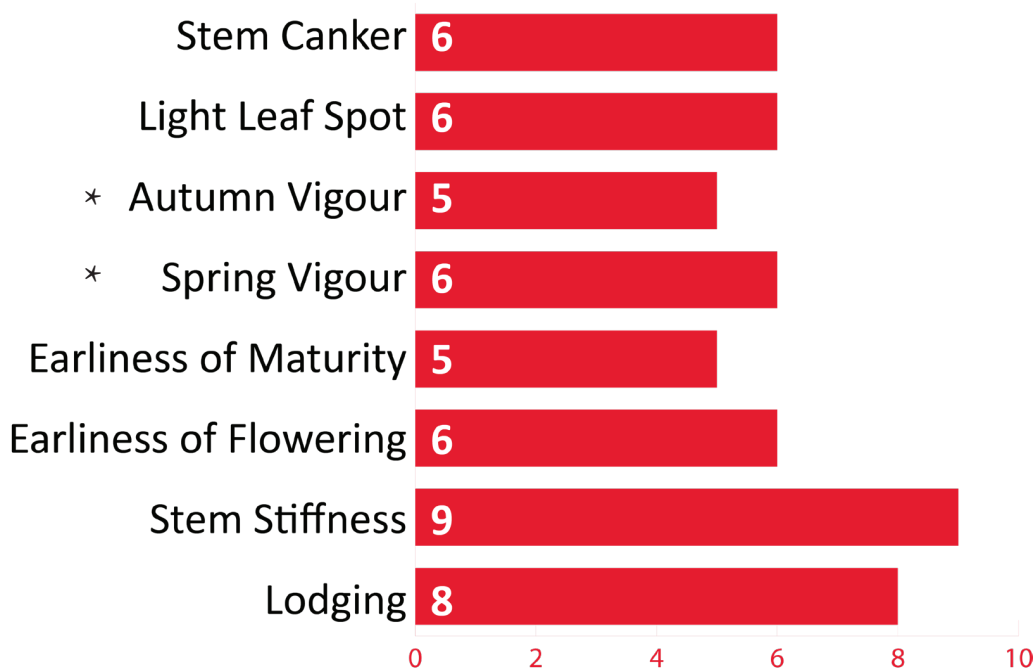

Data from the AHDB Oilseed Rape Recommended List 2023/24. On the 1-9 scales, high figures indicate that a variety shows the character to a high degree (e.g. high resistance). [] = limited data. Agronomic features marked with * are breeders perspective.

Contact your local Area Manager or phone: **01380 729200**
Visit **www.unitedoilseeds.co.uk**

United Oilseeds
THE LEADING BREAK CROP SPECIALIST

ACACIA

United Oilseeds
THE LEADING BREAK CROP SPECIALIST

BREEDERS REFERENCE: LEL16/326 TRIAL STATUS: RECOMMENDED UK

ACACIA REMAINS THE MOST POPULAR UK OPEN POLLINATED VARIETY.
OFFERING HIGH YIELDS AND CONSISTENCY ACROSS SEASONS AND REGIONS

ANYTHING BUT CONVENTIONAL

AGRONOMIC PROFILE

Agronomic Profile

Data from the AHDB Oilseed Rape Recommended List 2023/2024. On the 1-9 scales, high figures indicate that a variety shows the character to a high degree (e.g. high resistance). [] = limited data. Agronomic features marked with * are breeders perspective.