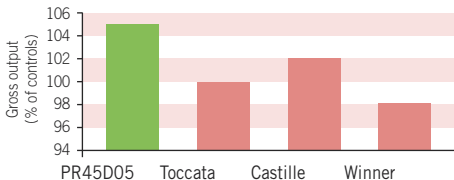

MAXIMUS – semi-dwarf rapeseed hybrids

Pioneer **MAXIMUS** semi-dwarf rapeseed hybrids such as **PR45D05** offer high yields and simplified crop management.

UK DEFRA NL trial results 2007 & 2008

Wide planting window & strong roots

MAXIMUS hybrids are well suited to early sowing but can also be planted safely during the entire normal sowing window. **MAXIMUS** hybrids have a higher rooting length density than conventional varieties making them more tolerant to drought stress and improving the take up of nutrients.

Short plant height

The typical maximum height of **MAXIMUS** hybrids is between 120 and 125cm regardless of varying field factors. This enables easy application of sprays and fertiliser and reduces the risk of lodging.