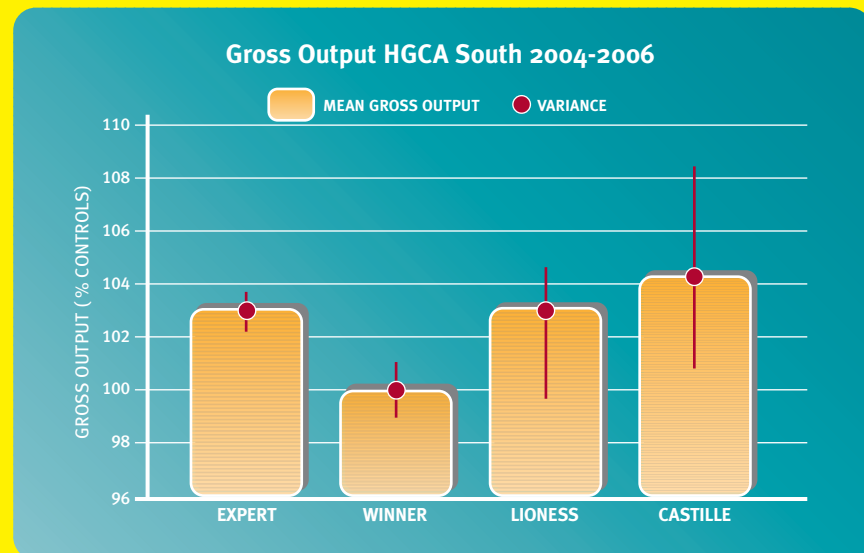

✓ Each of the last 5 growing seasons have been drastically different

✓ **EXPERT** OILSEED RAPE has proved that it is the most consistent variety

Bred by:

UK Agent:

Rothwell, Market Rasen, Lincolnshire, LN7 6DT Tel: 01472 371471 Fax: 01472 371386
www.nickerson.co.uk/expert.html • enquiries@nickerson.co.uk

This consistency comes from Expert's combination of excellent gross output, sound agronomic characters and high merit rating.

EXCELLENT GROSS OUTPUT

The graph below shows the mean Gross Output using data from official trials for 2004, 2005 and 2006 and the variance from the mean (the vertical bars). Not only has Expert delivered a very high gross output over this time, it has shown very little seasonal variation between sites and seasons, as can be seen in its very short vertical bar. The other, more recently introduced, varieties may perform well in individual years but cannot match Expert for consistency of Gross Output.

Source: Nickerson analysis using data from the HGCA Recommended Lists database, full data at www.hgca.com.
South Merit Rating = Gross output+2*Lodging +light leaf spot+2*stem canker.

Expert is now proven as one of the most reliable and popular varieties in widespread use, delivering high yields and proving to be cheap to grow. With its stiff strong straw, Expert keeps standing and is easy to combine.