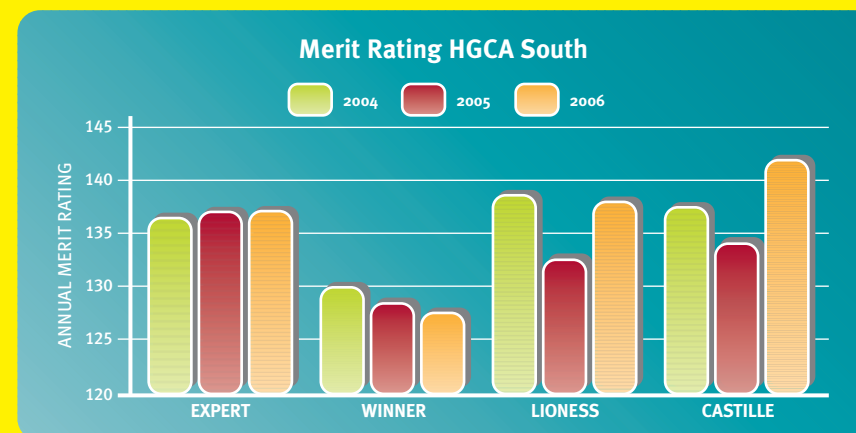

✓ Each of the last 5 growing seasons have been drastically different

✓ **EXPERT** OILSEED RAPE has proved that it is the most consistent variety

Bred by:

UK Agent:

Rothwell, Market Rasen, Lincolnshire, LN7 6DT Tel: 01472 371471 Fax: 01472 371386
www.nickerson.co.uk/expert.html • enquiries@nickerson.co.uk

This consistency comes from Expert's combination of excellent gross output, sound agronomic characters and high merit rating.

EXCELLENT GROSS OUTPUT

The graph below shows the mean Gross Output using data from official trials for 2004, 2005 and 2006 and the variance from the mean (the vertical bars). Not only has Expert delivered a very high gross output over this time, it has shown very little seasonal variation between sites and seasons, as can be seen in its very short vertical bar. The other, more recently introduced, varieties may perform well in individual years but cannot match Expert for consistency of Gross Output.

Source: HGCA RL 2007 - 8. Data from the HGCA Recommended Lists database, full data at www.hgca.com

HIGH MERIT RATING

Expert growers will be familiar with the concept of Merit Rating, an index which combines together the Gross Output with the lodging resistance, light leaf spot and stem canker scores to give an overall assessment of a variety's performance. The figures for Expert over the past three seasons are presented below and again show Expert's very consistent performance when all characters are considered.

Source: Nickerson analysis using data from the HGCA Recommended Lists database, full data at www.hgca.com.
South Merit Rating = Gross output+2*Lodging +light leaf spot+2*stem canker.

Expert is now proven as one of the most reliable and popular varieties in widespread use, delivering high yields and proving to be cheap to grow. With its stiff strong straw, Expert keeps standing and is easy to combine.